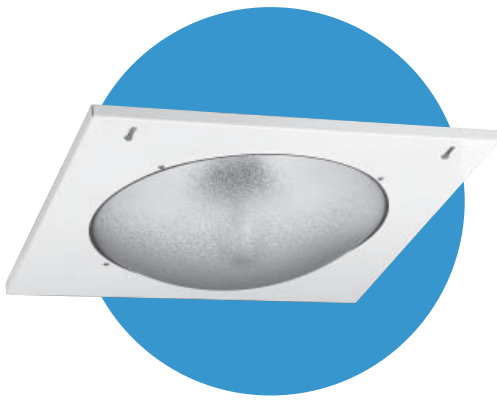

## RETROTRIM SYSTEM

### Features

- Steel RetroTrim with White Lektrocote coat paint hinges to existing 2X2 surface mount luminaires.
- Insect-resistant, sealed sag glass optics with vertical lamp orientation for customer-attracting sparkle.
- Available in three sizes to retrofit popular 2X2 surface mount luminaires.
- Uses existing 400 watt ballast or converts to 320 or 250 watt Pulse Start technology.
- Completely assembled to optimize installation.
- Mogul base ED-28 lamp included.
- Damp location approved.

### Ordering Information

Catalog Number <sup>1</sup>	Wattage	Description
<b>Fits Whiteway Riviera II/Thunderbird</b>		
UCL-SG1-4C250P	250W Pulse Start	Converts Host 400 CWA to 250 PS
UCL-SG1-4C320P	320W Pulse Start	Converts Host 400 CWA to 320 PS
UCL-SG1-400	400 CWA Metal Halide	Uses Host 400 CWA Metal Halide Ballast (new Capacitor provided)
<b>Fits Whiteway Riviera I, LSI Masters &amp; Dakota Series</b>		
UCL-SG2-4C250P	250W Pulse Start	Converts Host 400 CWA to 250 PS
UCL-SG2-4C320P	320W Pulse Start	Converts Host 400 CWA to 320 PS
UCL-SG2-400	400 CWA Metal Halide	Uses Host 400 CWA Metal Halide Ballast (new Capacitor provided)
<b>Fits Jet Phillips</b>		
UCL-SG3-4C250P	250W Pulse Start	Converts Host 400 CWA to 250 PS
UCL-SG3-4C320P	320W Pulse Start	Converts Host 400 CWA to 320 PS
UCL-SG3-400	400 CWA Metal Halide	Uses Host 400 CWA Metal Halide Ballast (new Capacitor provided)

### Accessories - Order Separately

Catalog Number	Description
UCL-SG-HS	House Side Shield/Reflector: order one set for 180° shielding or two sets for 360° shielding
264-0395-9903	Replacement Drop Glass 17" diameter