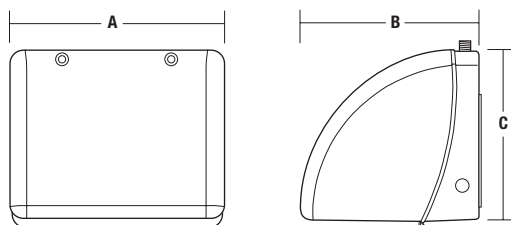

Use for wall perimeter or entry at mounting heights of 8-15 feet. The decorative styling is also rugged with one piece polycarbonate front, painted bronze or white on the inside, that resists rocks and other small projectiles. The die cast housing provides rigid mounting, conduit and photocontrol hubs, easy mount design and heat dissipation.

| Catalog Number | Description |
|----------------|---------------------------------|
| PBT-1 | Photocontrol, button type, 120V |
| PBT-234 | Photocontrol, button type, 277V |

Dimensions

| A | B | C | D |
|--------|--------|--------|--------|
| 7 1/4" | 7" | 5 1/2" | 2 3/8" |
| 184 mm | 178 mm | 140 mm | 60 mm |