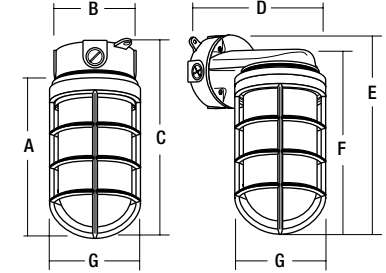

VAPORTITE VBGG/VWGG INCANDESCENT

Cat. #		Approvals
Job	Type	

APPLICATIONS

- Wall/Ceiling/Pendant entry, corridor, tunnel, service area, stairwell, or retro-accent

SPECIFICATIONS

- 150 watt/300 watt maximum medium base incandescent.
- Platinum silver protective finish
- VWGG has cast aluminum wall bracket with cast wiring box. Box has external lugs and four side 1/2" hubs for surface conduit and one rear 1/2" access hub
- VBGG has cast aluminum wiring box with external lugs for ceiling mount and four 1/2" hubs for surface conduit. Wiring box has top 1/2" hub for pendant mount
- All units have water/bug tight gasketing
- All units have medium base porcelain socket
- All units include clear glass protective globe with thread-on cast aluminum guard. Guard includes vandal-resistant set screw

LISTINGS

- All units listed to UL1598 for use in wet locations

150 WATT

Lugs: 5" center to center

300 WATT

Lugs: 5" center to center

	A	B	C	D	E	F	G
150W	7"	4 1/2"	9"	7 1/4"	9 3/4"	8 1/2"	4"
	178 mm	114 mm	229 mm	184 mm	248 mm	216 mm	102 mm
300W	9"	4 1/2"	11"	8"	11"	9"	5 1/2"
	229 mm	114 mm	279 mm	203 mm	279 mm	229 mm	140 mm

ORDERING INFORMATION

Catalog Number	Wattage	Mounting	Weight lbs. (kg)
VBGG-150	150	Box/pendant	3 (1.36)
VWGG-150	150	Wall	3.5 (1.59)
VBGG-300	300	Box/pendant	4 (1.81)
VWGG-300	300	Wall	4.5 (2.04)

REPLACEMENT GLOBES