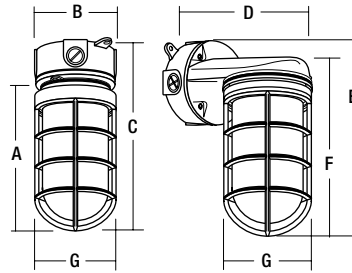

VAPORTITE VBGG/VWGG INCANDESCENT

Cat. #		Approvals
Job	Type	

APPLICATIONS

- Wall/Ceiling/Pendant entry, corridor, tunnel, service area, stairwell, or retro-accent

SPECIFICATIONS

- 150 watt/300 watt maximum medium base incandescent.
- Platinum silver protective finish
- VWGG has cast aluminum wall bracket with cast wiring box. Box has external lugs and four side 1/2" hubs for surface conduit and one rear 1/2" access hub
- VBGG has cast aluminum wiring box with external lugs for ceiling mount and four 1/2" hubs for surface conduit. Wiring box has top 1/2" hub for pendant mount
- All units have water/bug tight gasketing
- All units have medium base porcelain socket
- All units include clear glass protective globe with thread-on cast aluminum guard. Guard includes vandal-resistant set screw

LISTINGS

- All units listed to UL1598 for use in wet locations

150 WATT

Lugs: 5" center to center

300 WATT

Lugs: 5" center to center

	A	B	C	D	E	F	G
150W	7"	4 1/2"	9"	7 1/4"	9 3/4"	8 1/2"	4"
	178 mm	114 mm	229 mm	184 mm	248 mm	216 mm	102 mm
300W	9"	4 1/2"	11"	8"	11"	9"	5 1/2"
	229 mm	114 mm	279 mm	203 mm	279 mm	229 mm	140 mm

ORDERING INFORMATION

Catalog Number	Wattage	Mounting	Weight lbs. (kg)
VBGG-150	150	Box/pendant	3 (1.36)
VWGG-150	150	Wall	3.5 (1.59)
VBGG-300	300	Box/pendant	4 (1.81)
VWGG-300	300	Wall	4.5 (2.04)

REPLACEMENT GLOBES