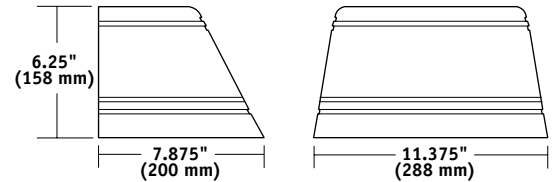

### SPECIFICATIONS

- Full cut-off, dark sky, neighbor friendly
- Durable die-cast aluminum construction
- Micro prism lens reduces glare on HID and CFL units
- Pulse Start Metal Halide, Compact Fluorescent 23w LED systems
- Bronze and Platinum powder coat standard finishes (BOC unit in Bronze only).
- CFL has BOC Egress option
- CFL lamp is 4-pin, 3500K
- HID lamps are medium base
- 23w LED unit provides 1184 lumens, 5000K, 70CRI
- Lamps included
- Quick-mount adapter for easy installation on recessed J-boxes