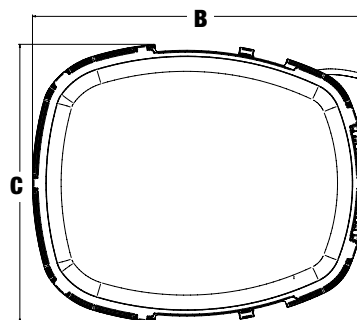

Listings:

Listed to UL1598 for use in wet locations

BOTTOM VIEW

TOP VIEW HEAT SINK

	A	B	C
RF 48LU-5K	4.32"	13.91"	11.57"
	109 mm	353 mm	293 mm

ORDERING INFORMATION

ORDERING EXAMPLE

Catalog Number	Wattage	Number of LEDs	Volts	Lumens	Life	CCT	Wt.
RF 48LU-5K	68	48	120-277V	6087	100,000hrs	4800K	12.0 lbs 5.5 kg