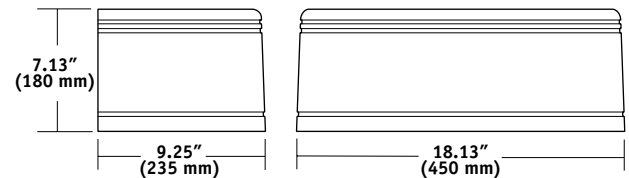

LISTINGS

- UL 1598 listed for use in wet locations