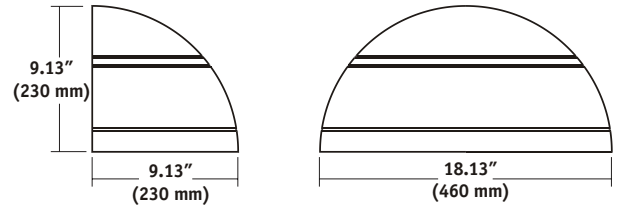

SPECIFICATIONS

- Full cut-off, dark sky, neighbor friendly
- Die cast aluminum housing and door
- Tempered, impact-resistant, clear glass lens
- Energy-saving LED, Pulse Start Metal Halide and Electronic Fluorescent systems
- Three distributions: (see below for restrictions) FT - forward throw for area lighting and WT - wide lateral throw for maximum spacing
- Five powder coat standard finishes
- Egress options for 120V or 12V remote power (by others)
- LED color temperature 5000K
- LED produces 2218 lumens
- CFL lamps color temperature 3500K
- HID lamps are medium base