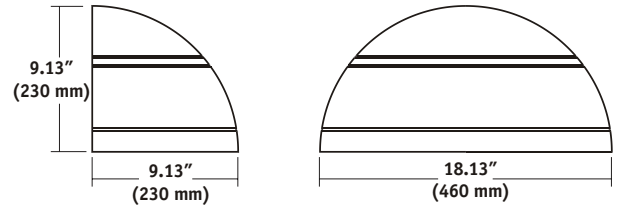

SPECIFICATIONS

- Full cut-off, dark sky, neighbor friendly
- Die cast aluminum housing and door
- Tempered, impact-resistant, clear glass lens
- Energy-saving LED, Pulse Start Metal Halide and Electronic Fluorescent systems
- Three distributions: (see below for restrictions) FT - forward throw for area lighting and WT - wide lateral throw for maximum spacing
- Five powder coat standard finishes
- Egress options for 120V or 12V remote power (by others)
- LED color temperature 5000K
- CFL lamps color temperature 3500K
- HID lamps are medium base