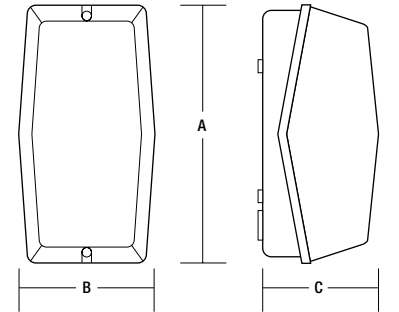

### SPECIFICATIONS

- Polycarbonate refractor with prismatic interior surface
- One-piece, injection molded, bronze polycarbonate housing. Mounting: outlet box only. Fixture can be installed vertically base up or base down, or horizontally. Mounting hickey included
- Performance is IES Type V distribution. Reflector is aluminum with white Lektrocote® finish
- Ballast is preheat low ambient type. Single ended 13W twin tube (PL) fluorescent lamp is furnished and features excellent color rendition, long lamp life and unmatched energy savings. 32°F starting, 2700K
- Molded in dark bronze housing finish. Refractor is clear prismatic polycarbonate

### LISTINGS

- Listed to UL1598 for use in wet locations

A	B	C
9 11/16"	5"	4 1/2"
246 mm	127 mm	114 mm