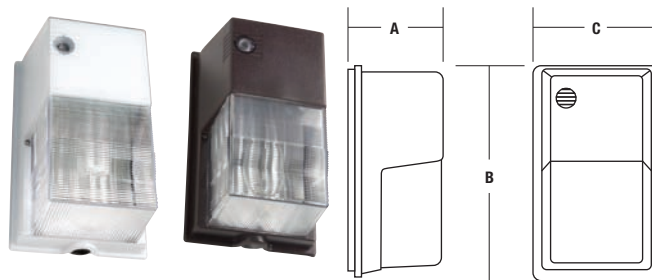

PERIMETER WALL PACK

NRG®300B SERIES

Cat. #		Approvals
Job	Type	

APPLICATIONS

- Entry or perimeter security lighting applications for commercial buildings, shopping centers, schools, and apartment complexes.

SPECIFICATIONS

- Full polycarbonate front provides vandal resistance and efficient spread. Lateral coverage is 5 times the typical mounting height of 6-10 feet. Molded bronze finish for lasting appearance. Fluorescent photocontrol version available in white.
- Rugged cast aluminum back housing for rigid mounting. Bottom 1/2" conduit knockout for surface conduit wiring. Back hub allows access to recessed wiring boxes. Two point mounting. Additional center-pin torx screws provided for tamper-resistant applications.
- Units available with or without 120V button photocontrol.
- Lamp Included. Vertical medium base socket or universal 4-pin fluorescent.

LISTINGS

- UL 1598 listed for use in wet locations.

A	B	C
5.39"	11.02"	6.89"
137 mm	280 mm	175 mm

ORDERING INFORMATION

Catalog Number ¹		Wattage	Voltage	Color	Weight	
w/o Photocontrol	w/ Photocontrol				lbs.	kg
HIGH PRESSURE SODIUM						
NRG-301B	NRG-301B-PC	50	120	Bronze	5.0	2.3
NRG-307B	NRG-307B-PC	70	120	Bronze	5.0	2.3
PULSE START METAL HALIDE						
NRG-350B	NRG-350B-PC	50	120		6.5	2.9
ELECTRONIC FLUORESCENT						
N/A	NRG-306B-PCW²	26	120-277	White	4.2	1.9
NRG-306B	NRG-306B-PC²	26	120-277	Bronze	4.2	1.9
N/A	NRG-304B-PCW²	42	120-277	White	4.2	1.9
NRG-304B	NRG-304B-PC	42	120-277	Bronze	4.2	1.9