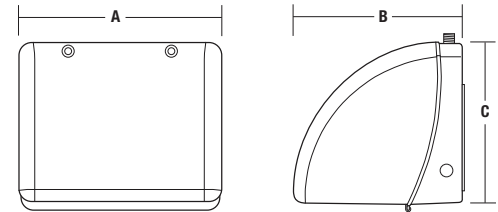

NRG[®] 1100

FULL CUTOFF
COMPACT WALLPACK

Cat. #		Approvals
Job	Type	

APPLICATIONS

- Use for wall perimeter or entry at mounting heights of 8-15 feet.

SPECIFICATIONS

- Hubbell Outdoor Lighting's newest NRG[®] family to be introduced late in the second quarter 2007 is packed with owner benefits. The StarView compliant optics allow no up light, saving energy and keeping the neighbors happy!
- The decorative styling is also rugged with one piece polycarbonate front, painted bronze or white on the inside, that resists rocks and other small projectiles.
- The die cast housing provides rigid mounting, conduit and photocontrol hubs, easy mount design and heat dissipation.

A	B	C
11 ³ / ₄ "	9 ¹ / ₂ "	9 ¹ / ₂ "
298 mm	241 mm	241 mm

LISTINGS

- CSA certified to UL1598 for use in wet locations.

StarView
compliant

ORDERING INFORMATION

Catalog Number ¹	Wattage/Volts	Finish	Weight	
			lbs	(kg)
PULSE START METAL HALIDE				
NRG-1111-B	100 PS 120, 277, 347	bronze	12	(5.4)
NRG-1111-W	100 PS 120, 277, 347	white	12	(5.4)
NRG-1171-B	70 PS 120, 277, 347	bronze	11	(5.0)
NRG-1171-W	70 PS 120, 277, 347	white	11	(5.0)
NRG-1151-B	50 PS 120, 277	bronze	9	(4.1)
NRG-1151-W	50 PS 120, 277	white	9	(4.1)
HIGH PRESSURE SODIUM				
NRG-1112-B	100 PS 120, 277, 347	bronze	10	(4.5)
NRG-1112-W	100 PS 120, 277, 347	white	10	(4.5)
NRG-1172-B	70 PS 120, 277, 347	bronze	9	(4.1)
NRG-1172-W	70 PS 120, 277, 347	white	9	(4.1)
ELECTRONIC FLUORESCENT				
NRG-1143-B	42 CFL 120-277 60/50hz	bronze	7	(3)
NRG-1143-W	42 CFL 120-277 60/50hz	white	7	(3)