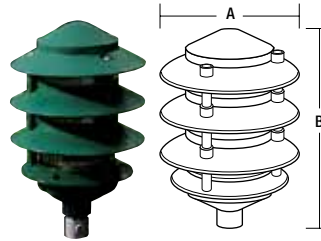

LIGHTSCAPER® SERIES

LOUVERS AND FLOODS

Cat. #		Approvals
Job	Type	

APPLICATIONS

- Landscape lighting, path, sidewalk, steps and small sign illumination

SPECIFICATIONS

- Non-metallic Louverlights are available in incandescent and compact fluorescent with molded-in Shalda green finish. Incandescent units have ribbed glass globes and steel louver screws. Fluorescent units include lamp and have ribbed thermoplastic globes and nylon screws to the ultimate in corrosion resistance with low maintenance. Both versions have 1/2" female mounting hub
- Cast aluminum Louverlights (587M-VG/583M-VG) have verdi powder finish, steel hardware and rubber screw covers. Glass globe is frosted for soft illumination and lamp shielding. 1/2" bottom hub includes nipple for male/female connection
- All polycarbonate PL-S13 fluorescent flood has molded-in Shalda green or black finish. Units have unique snap-in lamp socket, lamp end support and includes the lamp! Clear polycarbonate lens seals to housing gasket with two Phillips stainless steel screws. 1/2" male threaded swivel knuckle allows universal aiming
- All units are 120 volt

LISTINGS

- Listed to UL1598 for use in wet locations

Louverlight

	A	B
583G	6 1/2"	8 1/2"
	165 mm	216 mm
583M-VG	6"	9"
	152 mm	228 mm
587-G	6 1/2"	6 3/4"
	165 mm	171 mm
587M-VG	6"	7 1/2"
	152 mm	191 mm
GL-3L13-G	6 1/4"	10 3/4"
	159 mm	273 mm
GL-2L7-G	6 1/4"	8 3/4"
	159 mm	222 mm

GLF

A	B
4 1/8"	8 7/8"
105 mm	225 mm

ORDERING INFORMATION LOUVER LIGHT

Catalog Number	Description	Weight lbs. (kg)
Three Tier		
583-G	Fixture with three louvers; Green finish; 60w inc max.	2 (0.9)
583M-VG	Fixture with three louvers; Cast Aluminum; Verdi finish; 100w INC max. UL/C-UL	3.25 (1.5)
GL-3L13-G¹	Fixture with three louvers; Green finish; 13w-PL CFL energy saver	3 (1.4)
Large Series		
587-G	Fixture with two louvers; Green finish; 40w inc max	1.5 (0.7)
587M-VG	Fixture with two louvers; Cast Aluminum; Verdi finish; 60w inc max. UL/C-UL	2.75 (1.2)