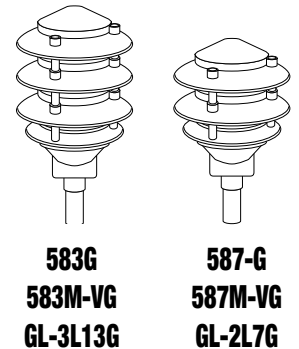

LISTINGS

- Listed to UL1598 for use in wet locations

Louverlight

	A	B
583G	6 1/2"	8 1/2"
	165 mm	216 mm
583M-VG	6"	9"
	152 mm	228 mm
587-G	6 1/2"	6 3/4"
	165 mm	171 mm
587M-VG	6"	7 1/2"
	152 mm	191 mm
GL-3L13-G	6 1/4"	10 3/4"
	159 mm	273 mm
GL-2L7-G	6 1/4"	8 3/4"
	159 mm	222 mm

GLF

A	B
4 1/8"	8 7/8"
105 mm	225 mm

ORDERING INFORMATION LOUVER LIGHT

Catalog Number	Description	Weight lbs. (kg)
Three Tier		
583-G	Fixture with three louvers; Green finish; 60w inc max.	2 (0.9)
583M-VG	Fixture with three louvers; Cast Aluminum; Verdi finish; 100w INC max. UL/C-UL	3.25 (1.5)
GL-3L13-G¹	Fixture with three louvers; Green finish; 13w-PL CFL energy saver	3 (1.4)
Large Series		
587-G	Fixture with two louvers; Green finish; 40w inc max	1.5 (0.7)
587M-VG	Fixture with two louvers; Cast Aluminum; Verdi finish; 60w inc max. UL/C-UL	2.75 (1.2)

¹ Lamp included, PL-S13, GX23 base, 4100K

Note: For accessories, see Landscape Accessories (page 565)

ORDERING INFORMATION GENERAL AREA FLOOD

Catalog Number	Finish	Description	Weight lbs. (kg)
GL-F13-G	Green	13w PL CFL Lightscaper® flood - 120V	2.5 (1.1)