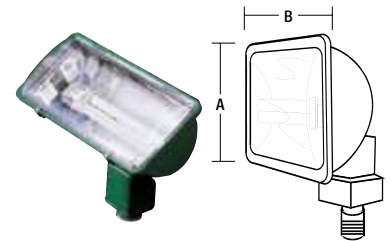

LIGHTSCAPER® SERIES

LOUVERS AND FLOODS

Cat. #		Approvals
Job	Type	

APPLICATIONS

- Landscape lighting, path, sidewalk, steps and small sign illumination

SPECIFICATIONS

- Non-metallic Louverlights are available in incandescent and compact fluorescent with molded-in Shalda green finish. Incandescent units have ribbed glass globes and steel louver screws. Fluorescent units include lamp and have ribbed thermoplastic globes and nylon screws to the ultimate in corrosion resistance with low maintenance. Both versions have 1/2" female mounting hub
- Cast aluminum Louverlights (587M-VG/583M-VG) have verdi powder finish, steel hardware and rubber screw covers. Glass globe is frosted for soft illumination and lamp shielding. 1/2" bottom hub includes nipple for male/female connection
- All polycarbonate PL-S13 fluorescent flood has molded-in Shalda green or black finish. Units have unique snap-in lamp socket, lamp end support and includes the lamp! Clear polycarbonate lens seals to housing gasket with two Phillips stainless steel screws. 1/2" male threaded swivel knuckle allows universal aiming
- All units are 120 volt

LISTINGS

- Listed to UL1598 for use in wet locations

Louverlight

	A	B
583G	6 1/2"	8 1/2"
	165 mm	216 mm
583M-VG	6"	9"
	152 mm	228 mm
587-G	6 1/2"	6 3/4"
	165 mm	171 mm
587M-VG	6"	7 1/2"
	152 mm	191 mm
GL-3L13-G	6 1/4"	10 3/4"
	159 mm	273 mm
GL-2L7-G	6 1/4"	8 3/4"
	159 mm	222 mm

GLF

A	B
4 1/8"	8 7/8"
105 mm	225 mm

ORDERING INFORMATION LOUVER LIGHT

Catalog Number	Description	Weight lbs. (kg)
Three Tier		
583-G	Fixture with three louvers; Green finish; 60w inc max.	2 (0.9)
583M-VG	Fixture with three louvers; Cast Aluminum; Verdi finish; 100w INC max. UL/C-UL	3.25 (1.5)
GL-3L13-G¹	Fixture with three louvers; Green finish; 13w-PL CFL energy saver	3 (1.4)
Large Series		
587-G	Fixture with two louvers; Green finish; 40w inc max	1.5 (0.7)
587M-VG	Fixture with two louvers; Cast Aluminum; Verdi finish; 60w inc max. UL/C-UL	2.75 (1.2)