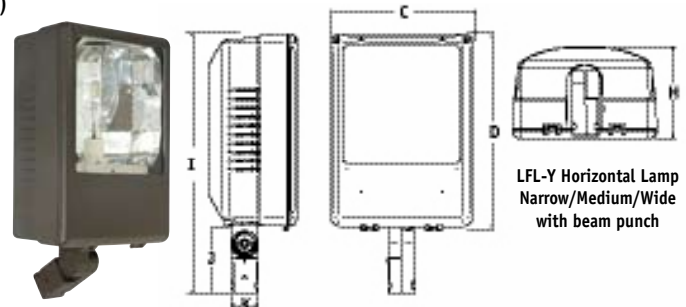

SPECIFICATIONS

- Durable die cast aluminum housing and door with Southwest styling
- Rigid steel yoke or cast aluminum integral 2 3/8"OD tenon slip-fitter mounting
- Low EPA 2.7 sq. ft. – reduces pole loading and increases retrofit safety
- 1000w systems including metal halide, pulse start metal halide and HPS
- A vertical lamp, segmented optic (155Hx122V) for wide uniform lighting applications, replacing the MVL Magnuliter at more competitive pricing
- Three horizontal beam selections for 1000w MH and 400w systems providing Narrow (102Hx66V), Medium (115Hx108V) and Wide (123Hx123V) distributions.
- Five standard powder coat protective finishes provide lasting appearance: Dark Bronze, Black, Gray, White and Platinum
- Options include: Lamp packed in fixture, Twist-Lock® photocontrol receptacle, Fusing and QST stand-by for 400w and less
- Accessories include: Top visor, Internal louver (horizontal beams), Polycarbonate shield and Mounting adapter/ bracket options

LISTINGS

- Certified to UL1598 for use in wet locations

LFL-Y Vertical Lamp
Wide Uniform Beam

LFL-Y Horizontal Lamp
Narrow/Medium/Wide
with beam punch

EPA 2.7 Sq. Ft.
1000W MH 48lbs.
1000W HPS 56lbs.

A	B	C	D	E	F	G	H	I	J	K
27.90"	2.5"	16.0"	21.75"	4.2"	6.09"	5.5"	10.10"	29.28"	7.5"	3.0"
709 mm	64 mm	406 mm	552 mm	107 mm	155 mm	138 mm	256 mm	744 mm	191 mm	76 mm