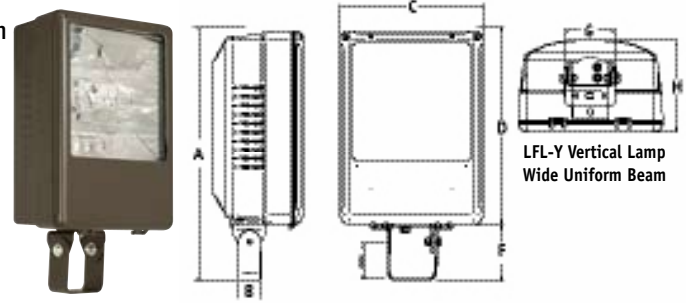

LARAMIE LFL

HIGH PERFORMANCE
LARGE AREA FLOODLIGHT

Cat.#		Approvals
Job	Type	

APPLICATIONS

- The new LFL floodlight features both a wide, uniform, high efficiency beam from vertical lamps and three controlled beams with horizontal lamps. The large Laramie lets you put the light right where it is needed.

SPECIFICATIONS

- Durable die cast aluminum housing and door with Southwest styling
- Rigid steel yoke or cast aluminum integral 2 3/8"OD tenon slip-fitter mounting
- Low EPA 2.7 sq. ft. – reduces pole loading and increases retrofit safety
- 1000w systems including metal halide, pulse start metal halide and HPS
- A vertical lamp, segmented optic (155Hx122V) for wide uniform lighting applications, replacing the MVL Magnuliter at more competitive pricing
- Three horizontal beam selections for 1000w MH and 400w systems providing Narrow (102Hx66V), Medium (115Hx108V) and Wide (123Hx123V) distributions.
- Five standard powder coat protective finishes provide lasting appearance: Dark Bronze, Black, Gray, White and Platinum
- Options include: Lamp packed in fixture, Twist-Lock® photocontrol receptacle, Fusing and QST stand-by for 400w and less
- Accessories include: Top visor, Internal louver (horizontal beams), Polycarbonate shield and Mounting adapter/ bracket options

LISTINGS

- Certified to UL1598 for use in wet locations

LFL-Y Vertical Lamp
Wide Uniform Beam

LFL-Y Horizontal Lamp
Narrow/Medium/Wide
with beam punch

EPA 2.7 Sq. Ft.
1000W MH 48lbs.
1000W HPS 56lbs.

A	B	C	D	E	F	G	H	I	J	K
27.90"	2.5"	16.0"	21.75"	4.2"	6.09"	5.5"	10.10"	29.28"	7.5"	3.0"
709 mm	64 mm	406 mm	552 mm	107 mm	155 mm	138 mm	256 mm	744 mm	191 mm	76 mm