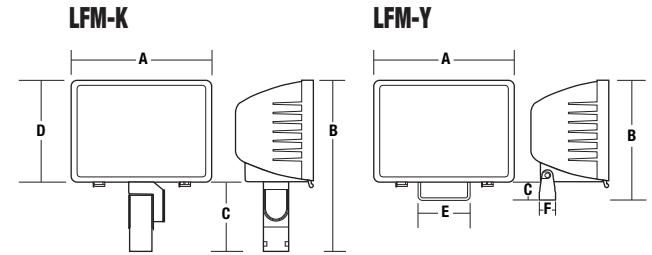

LARAMIE SERIES LFM

Cat. #		Approvals
Job	Type	

APPLICATIONS

- Signs, facades, area illumination and landscape accent.

SPECIFICATIONS

- Die cast aluminum housing and door. Twin screw closure provides positive seal.
- Tempered, impact-resistant clear glass lens.
- Steel yoke (LFM-Y), or cast aluminum knuckle (LFM-K) mounting.
- Wide, uniform beam from one piece hydroformed reflector with coverage four times set back distance.
- Pulse start metal halide, HPS, electronic metal halide and 120watt compact fluorescent systems available.
- Five standard finishes: Bronze, Black, Gray, White and Platinum.
- Lamp included with fixture.

LISTINGS

- CSA certified to UL 1598 for use in wet locations.

	A	B	C	D	E	F
LFM-K	17 ³ / ₈ "	21 ¹ / ₁₆ "	9 ¹ / ₈ "	12 ¹ / ₂ "	-	-
	441 mm	535 mm	231 mm	317 mm	-	-
LFM-Y	17 ³ / ₈ "	14 ¹¹ / ₁₆ "	3"	12 ¹ / ₂ "	6"	2"
	441 mm	373 mm	76 mm	317 mm	152 mm	51 mm