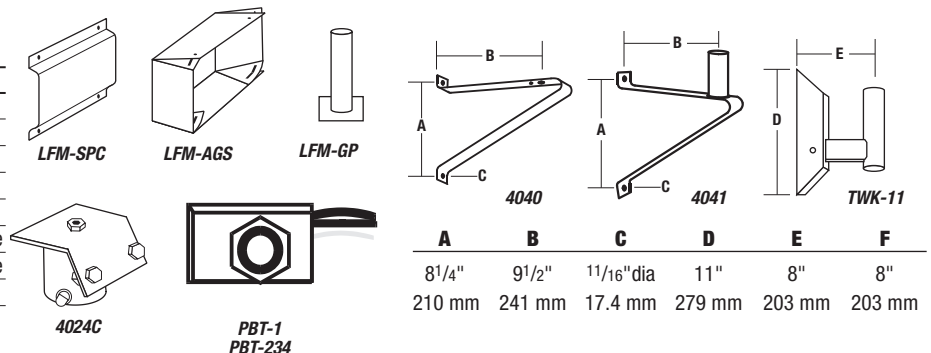

ACCESSORIES

(order as separate part #)

Catalog Number	Description
LFM-SPC	Polycarbonate Shield
LFM-AGS	Glare Shield - black
LFM-GP	Ground Post - black
PBT-1	Button Photocontrol 120V
PBT-234	Button Photocontrol 208, 240, 277V
4024C	2³/₈" O.D. Slipfitter for yoke units - bronze
TWK-11	Wall Bracket with 2³/₈" O.D. tenon - bronze
4040	Steel Angle Bracket for LFM-Y, bronze
4041	Steel Angle Bracket with 2³/₈" O.D. tenon for LFM-K - bronze