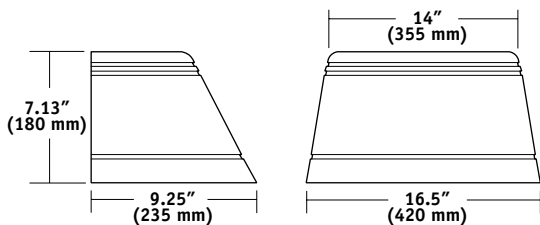

ORDERING INFORMATION

TRP				
SERIES	WATTAGE/SOURCE/VOLTAGE	DISTRIBUTION	FINISH	OPTIONS
TRP Trapezoid	LED 50L8-5K^{2,4} 47.5w, 120-277V PULSE START METAL HALIDE¹ 50P9 50w, 120/277V 70P8 70w, Quad-Tap® 100P8 100w, Quad-Tap® 150P8 150w, Quad-Tap® CFL¹ 26F8 26w, 120-277V 32F8 32w, 120-277V 42F8 42w, 120-277V 52F8² 2x26w, 120-277V 64F8² 2x32w, 120-277V 84F8² 2x42w, 120-277V	FT Forward throw WT Wide throw	BZ Bronze BL Black GR Gray WH White PL Platinum	QST³ Time delay quartz standby system energizes quartz socket when main lamp does not strike (HID only) EM Double contact bayonet socket only for use with 120V remote power (generator by others) EM12 Two-pin 12V socket for MR11/MR16 lamps (backup power by others) PC(X)⁴ Button photocontrol; Specify voltage 1-120V, 2-208V, 3-240V, 4-277V BOC(X) 0°C battery backup for one CFL lamp provides 90 minutes backup power, specify 1-120V or 4-277V

1 Lamp(s) included

2 LED and 2 lamp CFL units available in WT distribution only

3 100w D.C. bayonet lamp included

4 PC is only option for LED

Color Temperature: CFL lamps 3500K, LED 5000K