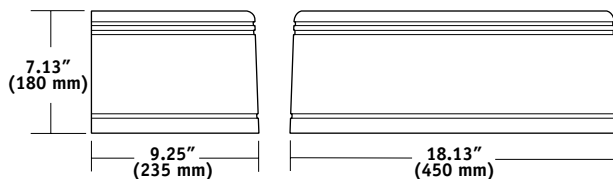

ORDERING INFORMATION

RDI				
SERIES	WATTAGE/SOURCE/VOLTAGE	DISTRIBUTION	FINISH	OPTIONS
RDI Radius Sconce	LED 50L8-5K^{3,6} 47.5w, 120-277V PULSE START METAL HALIDE¹ 50P9 50w, 120/277V 70P8 70w, Quad-Tap® 100P8 100w, Quad-Tap® 150P8 150w, Quad-Tap® CFL¹ 26F8 26w, 120-277V 32F8 32w, 120-277V 42F8 42w, 120-277V 52F8³ 2x26w, 120-277V 64F8³ 2x32w, 120-277V 84F8³ 2x42w, 120-277V	FT² Forward Throw WT^{2,3} Wide Throw UD⁴ Up/Down	BZ Bronze BL Black GR Gray WH White PL Platinum	QST⁵ Time delay quartz standby system energizes quartz socket when main lamp does not strike (HID only) EM Double contact bayonet socket only for use with 120V remote power (generator by others) EM12 Two-pin 12V socket for MR11/MR16 lamps (backup power by others) PC(X)⁶ Button photocontrol; Specify voltage 1-120V, 2-208V, 3-240V, 4-277V BOC(X)⁴ 0°C battery backup for one CFL lamp provides 90 minutes backup power specify 1-120V or 4-277V

1 Lamp(s) included
2 IDA approved
3 LED and 2 lamp CFL units available in WT distribution only
4 BOC option not available with UD (up/down) distribution
5 100w D.C. bayonet lamp included
6 PC is only option for LED
Color Temperature: CFL lamps 3500K, LED 5000K