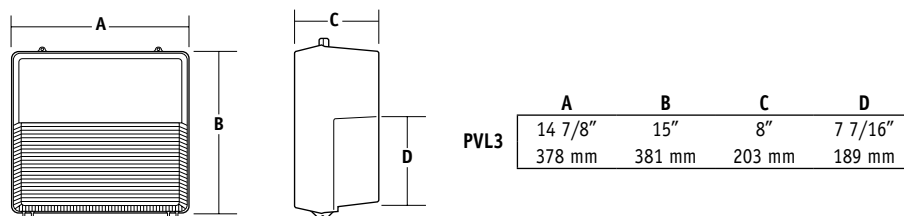

REPLACEMENT PARTS

Catalog Number	Description
200-0180-9904	Polycarbonate Front
800-3399-0104	Aluminum/Glass Front, bronze (glass conversion)