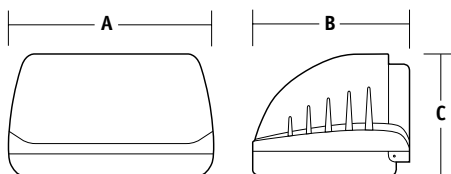

APPLICATIONS

Full cut-off, IDA compliant perimeter lighting. Listed to UL1598 for use in wet locations when mounted aimed down.

ORDERING INFORMATION

SERIES	NUMBER OF LEDS/SOURCE/VOLTAGE	CCT	IES DISTRIBUTION	DRIVE CURRENT	FINISH	OPTIONS
LMC Laredo Medium Cut-off	30LU 30 LEDs	4K 4000K nominal 5K 5000K nominal	3^{1,3} Type III 4^{1,3} Type IV	BLANK Std. is 700mA 71w 035³ 350mA 35w	1 Bronze 2 Black 3 Gray 4 White 5 Platinum	PC(X)² Photocontrol WIH In fixture wireless control module (120V or 277V only), pg. 381

A	B	C
16"	12.125"	9.0"
406 mm	308 mm	229 mm

Outdoor Lighting