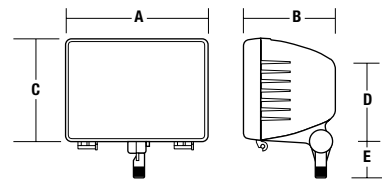

A	B	C	D	E
LFS	10.25"	6.5"	8"	4"	2.5"
	260 mm	165 mm	203 mm	102 mm	63.5