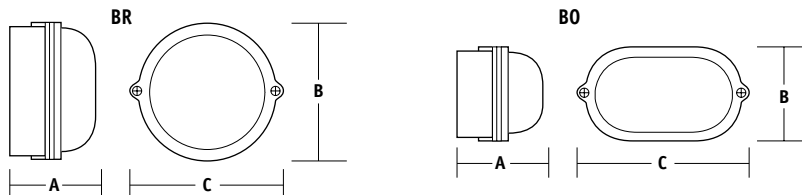

WALL/SURFACE

ORDERING INFORMATION

Catalog Number	Shape	Finish	Wattage	Weight lbs. (kg)
LED (lamps included)⁴				
BRLU-01	Round	Bronze	15w	6.0 (2.7)
BRLU-04	Round	White	15w	6.0 (2.7)
Incandescent - Medium Base Socket				
BRI-01	Round	Bronze	100 max.	4 (1.8)
BRI-02	Round	Black	100 max.	4 (1.8)
BRI-04	Round	White	100 max.	4 (1.8)
BOI-01	Oval	Bronze	100 max.	3.5 (1.6)
BOI-02	Oval	Black	100 max.	3.5 (1.6)
BOI-04	Oval	White	100 max.	3.5 (1.6)
High Pressure Sodium (lamp included)² - Medium Base Socket				
BRS-01	Round	Bronze	50	7.5 (3.4)
BRS-02	Round	Black	50	7.5 (3.4)
BRS-04	Round	White	50	7.5 (3.4)
BOS-01	Oval	Bronze	50	7 (3.2)
BOS-02	Oval	Black	50	7 (3.2)
BOS-04	Oval	White	50	7 (3.2)
Compact Fluorescent (lamp included)^{1, 3}				
BRF-01	Round	Bronze	28	6 (2.7)
BRF-02	Round	Black	28	6 (2.7)
BRF-04	Round	White	28	6 (2.7)
BOF-01	Oval	Bronze	28	5.5 (2.5)
BOF-02	Oval	Black	28	5.5 (2.5)
BOF-04	Oval	White	28	5.5 (2.5)

4 LED Color temperature 5000K, 6 LEDs at 700mA, 830 lumens, 120-277V, 50/60Hz

ACCESSORIES - Order Separately

Catalog Number	Description
BO-GX¹	Cast aluminum guard for oval fixture
BR-GX¹	Cast aluminum guard for round fixture
BO-SX¹	Cast aluminum shield for oval fixture
BR-SX¹	Cast aluminum shield for round fixture

REPLACEMENT PARTS

Catalog Number	Description
266-0067-9904	BR replacement lens
266-0068-9904	BO replacement lens

1 Finish must be specified, substitute X for: 1-bronze, 2-black, 4-white.

	A	B	C
BR Round	5 1/2"	9 1/2"	10 1/8"
	140 mm	241 mm	257 mm
BO Oval	5 1/2"	6 1/4"	11 1/4"
	140 mm	159 mm	286 mm