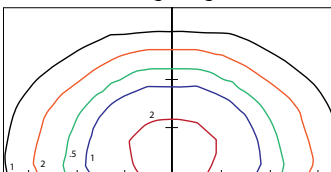

Application Template

10 Ft. Mounting Height

Photometric File
LMC-18LU-5K.IES