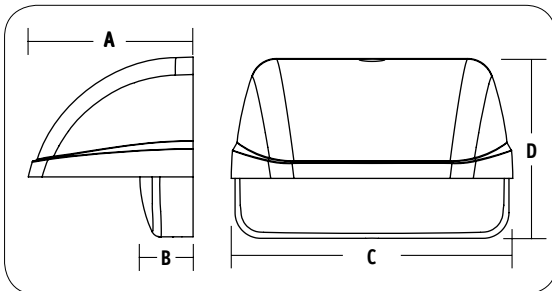

ORDERING INFORMATION ON REVERSE SIDE ▼

NEW LAREDO® LNC LED COMPACT ARCHITECTURAL WALLPACK

The compact Laredo LED LNC is designed for perimeter illumination for safety, security and identity. Typical mounting height is up to 12 feet with 40ft fixture spacing (without acrylic diffuser) and 30ft spacing with acrylic diffuser installed. Photocontrol option is available on 120V configured fixtures.

Dimensions

A	B	C	D
4.81"	1.55"	8.22"	5.25"
122 mm	39 mm	209 mm	133 mm

With acrylic diffuser

LNC5LUSKAD.IES

Without acrylic diffuser

LNC5LUSK.IES