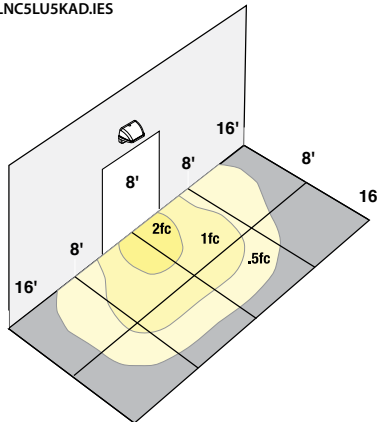

ORDERING INFORMATION ON REVERSE SIDE ▼

NEW LAREDO® LNC LED COMPACT ARCHITECTURAL WALLPACK

The compact Laredo LED LNC is designed for perimeter illumination for safety, security and identity. Typical mounting height is up to 12 feet with 40ft fixture spacing (without acrylic diffuser) and 30ft spacing with acrylic diffuser installed. Photocontrol option is available on 120V configured fixtures.

Dimensions

A	B	C	D
4.81"	1.55"	8.22"	5.25"
122 mm	39 mm	209 mm	133 mm

With acrylic diffuser

LNC5LUSKAD.IES

Without acrylic diffuser

LNC5LUSK.IES