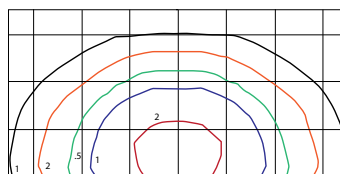

ORDERING INFORMATION (EXAMPLE)

LMC	-	18LU	-	5K	-		-	PC(4)
Laredo LMC LED	SERIES	LEDS / SOURCE / VOLTAGE	COLOR TEMPERATURE	FINISH	OPTIONS			
LMC Laredo Medium Cut-off	18LU 18 LEDs, 2038 lumens, 44.5w input	5K Nominal 5000K High CRI	1 Bronze 2 Black 3 Gray 4 White 5 Platinum	PC(X) Button photocontrol, replace X with voltage, specify 1-120V, 2-208V, 3-240V, 4-277V BOC-LED(X) Battery back-up for egress, typical mounting is nine feet, specify 1-120V or 4-277V				

Application Template
12 Ft. Mounting Height

Photometric File
LMC-18LU-5K.IES

BOC Application Template
9 Ft. Mounting Height
10 Ft. Grids

Photometric File
LMC-18LU-5K-BOC.IES