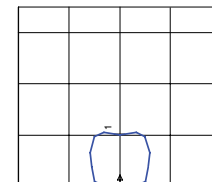

Application Template
12 Ft. Mounting Height

Photometric File
LMC-18LU-5K.IES

BOC Application Template
9 Ft. Mounting Height
10 Ft. Grids

Photometric File
LMC-18LU-5K-BOC.IES