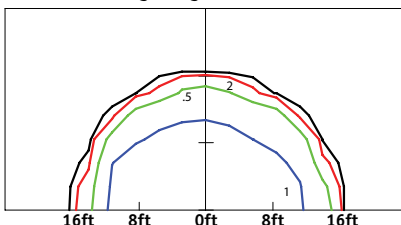

Application Template
8 Ft. Mounting Height

Photometric File
LMC-12LU-5K.IES