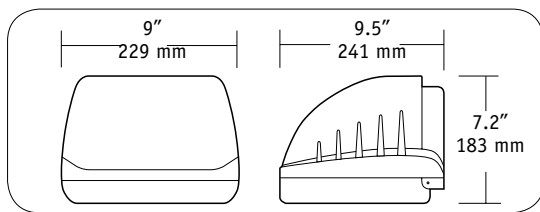

Application Template
8 Ft. Mounting Height

Photometric File
LMC-12LU-5K.IES