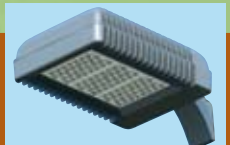

Outdoor Lighting

Laramie LFS **LED**

- 5000K high CRI LEDs
- 12.8w – 888 lumens
- Long life – 50,000 hours
- Universal voltage – 120-277V
- Three NEMA beam spreads: 1x1, 4x4, 5x5
- Die-cast aluminum housing and door with distinctive decorative ribs
- 1/2" knuckle mount
- Universal aiming in wet locations
- Five standard finishes: Bronze, Black, Gray, White and Platinum
- Listed to UL1598 for use in wet locations
- Part of the Southwest Series design & build outdoor lighting solutions
- Made in the U.S.A.