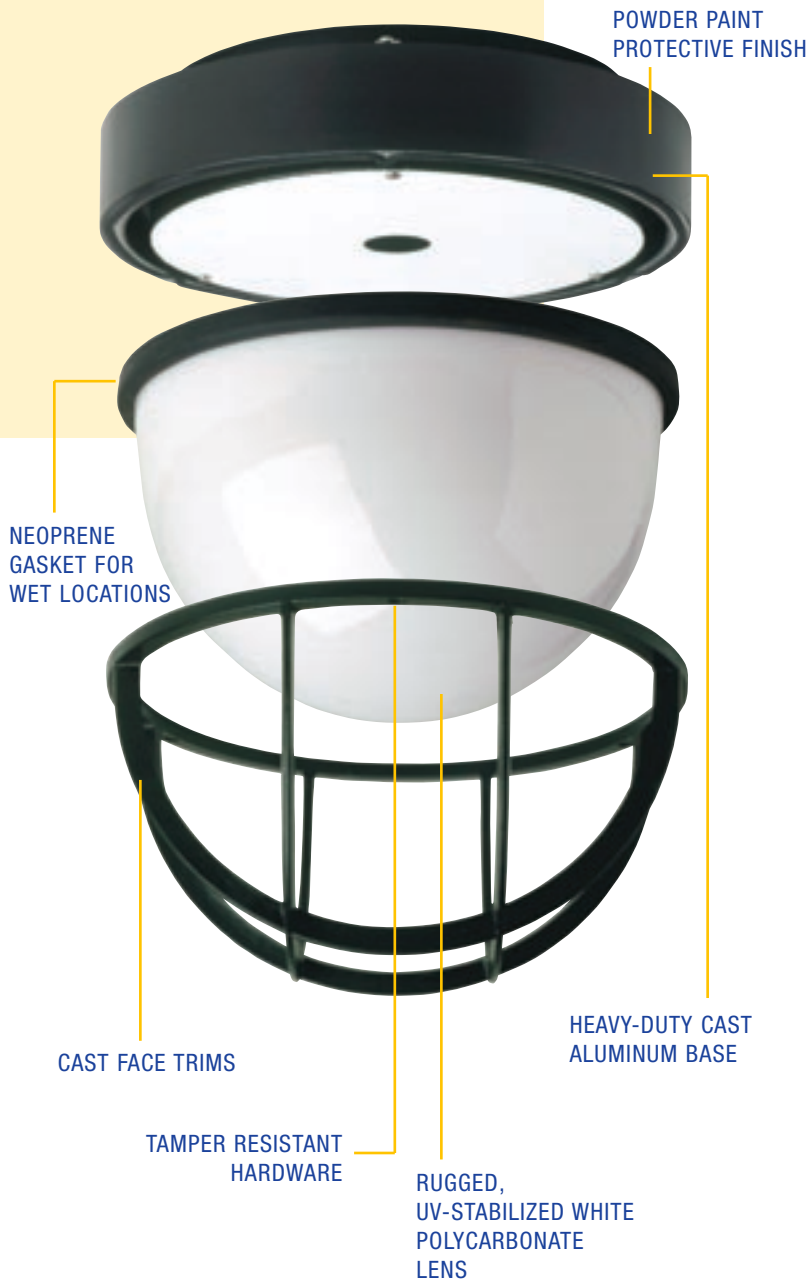

## VANDAL RESISTANT DECORATIVE SURFACE MOUNT

- Decorative wall/ceiling mount
- Rugged polycarbonate lens
- Tamper resistant hardware
- Heavy-duty cast aluminum
- Durable powder paint finishes
- Various architectural styles

### RUGGED

Cast aluminum housing and face trims provide solid mounting and overall durability. The opal polycarbonate lens provides even illumination and resistance to impact. Tamper resistant hardware included. Units are certified for wet locations.

### DECORATIVE

Hercules' classic round geometric shape is accented by trims designed to complement a variety of architectural styles. From a basic opal lens to guards, spokes, or partial hoods, you can create the style you desire. Durable powder paint finishes protect your investment and are available to match or accent your building's color scheme.

### VERSATILE

Hercules can be used on both wall and ceiling applications. The two sizes provide the proper perspective for six to eight foot or 10 to 15 foot mounting locations. The source range offers "white" light in metal halide, fluorescent, or incandescent as well as HPS for basic security lighting. The various face trims provide different fixture styles and add to the fixture's durability. Typical applications are entries, perimeter wall accent and security, canopies, and corridors. Typical sites are schools, public buildings, hotels, retail malls, and unsupervised locations where a decorative unit is desired.