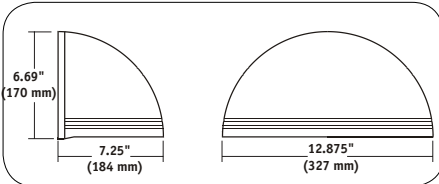

ORDERING INFORMATION

QSPC	-	-	-	-
SERIES	WATTAGE/SOURCE/VOLTAGE		FINISH	OPTIONS
QSPC Quarter Sphere Compact Wallpack	Pulse Start 70P8 70w PS Quad-Tap® CFL 42F8 42w CFL Quad-Tap® 42F9 42w CFL 120/277V*		BZ Bronze PL Platinum	BOC 0°C battery backup for CFL lamp provides 90 minutes backup power. Option only available on 42F9 version.