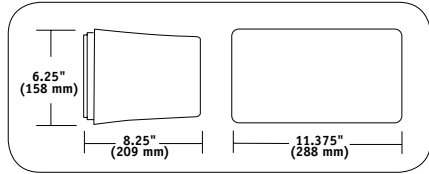

NOTE: Lamp(s) included
*Use with BOC option