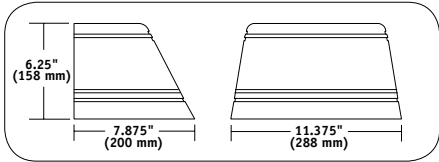

NOTE: Lamp(s) included
*Use with BOC option