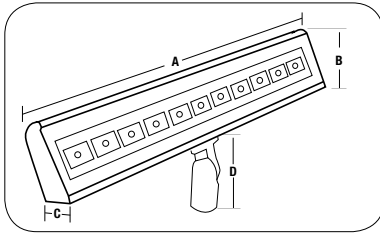

ORDERING INFORMATION

Catalog Number	Wattage	Number of LEDs	Voltage¹	Lumens	Life	CCT	Weight lbs. (kg)
1/2" KNUCKLE MOUNT							
ALF-6LU-5K-BZ	10.7	6	120-277V	510	50,000 hrs	5000K	4.0 (1.8)
ALF-12LU-5K-BZ	22	12	120-277V	1000	50,000 hrs	5000K	8.0 (3.6)
WALLMOUNT							
ALFW-6LU-5K-BZ	10.7	6	120-277V	510	50,000 hrs	5000K	4.5 (2.0)
ALFW-6LU-5K-BZ-PC	10.7	6	120V	510	50,000 hrs	5000K	4.5 (2.0)

¹ Unit should not be used above 240V in Canada