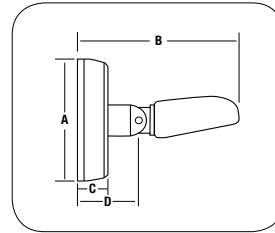

ALF 12 LED KNUCKLE MOUNT

ALFW 6 LED WALL MOUNT

ALF 6 LED KNUCKLE MOUNT

Key Features & Benefits

- ALF-6LU/ALFW-6LU – 10.7w delivering 510 lumens
- ALF-12LU – 22w delivering over 1000 lumens
- Wall mount ALFW cast aluminum cover/quick mount plate/universal adapter for easy installation
- 5000K high CRI LEDs
- Long life – 50,000 hours L70
- Wide uniform beam – 3 times set back
- Rugged, weatherproof, compact, low profile
 - Extruded aluminum housing
 - Tempered glass lens
 - Silicone gasket seal
 - Brass threads at knuckle
- Dark bronze powder coat finish
- UL1598 listed for use in wet locations

Wall mount fits 3 1/2" or 4" standard junction boxes

ORDERING INFORMATION ON REVERSE SIDE

ALF Architectural LED Floodlight Application

Before

After ALF-6LU-5K-BZ

ORDERING INFORMATION

| Catalog Number | Wattage | Number of LEDs | Voltage ¹ | Lumens | Life | CCT | Weight lbs. (kg) |
|---------------------------|---------|----------------|----------------------|--------|------------|-------|------------------|
| 1/2" KNUCKLE MOUNT | | | | | | | |
| ALF-6LU-5K-BZ | 10.7 | 6 | 120-277V | 510 | 50,000 hrs | 5000K | 4.0 (1.8) |
| ALF-12LU-5K-BZ | 22 | 12 | 120-277V | 1000 | 50,000 hrs | 5000K | 8.0 (3.6) |
| WALLMOUNT | | | | | | | |
| ALFW-6LU-5K-BZ | 10.7 | 6 | 120-277V | 510 | 50,000 hrs | 5000K | 4.5 (2.0) |
| ALFW-6LU-5K-BZ-PC | 10.7 | 6 | 120V | 510 | 50,000 hrs | 5000K | 4.5 (2.0) |

¹ Unit should not be used above 240V in Canada

| A | B | C | D |
|--------------|--------|--------|--------|
| 12/24" | 3 1/2" | 1 1/2" | 3 1/2" |
| 305/609.6 mm | 89 mm | 38 mm | 89 mm |

| A | B | C | D |
|--------|--------|--------|--------|
| 5 1/2" | 6 1/2" | 1 1/8" | 2 1/8" |
| 139 mm | 165 mm | 28 mm | 54 mm |