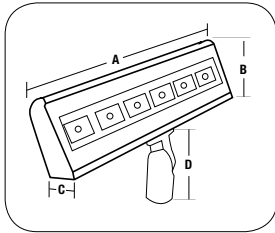

Catalog Number	Wattage	Number of LEDs	Voltage¹	Lumens	Life	CCT	Weight lbs. (kg)
1/2" KNUCKLE MOUNT							
ALF-6LU-5K-BZ	10.7	6	120-277V	510	50,000 hrs	5000K	4.0 (1.8)
ALF-12LU-5K-BZ	22	12	120-277V	1000	50,000 hrs	5000K	8.0 (3.6)
WALLMOUNT							
ALFW-6LU-5K-BZ	10.7	6	120-277V	510	50,000 hrs	5000K	4.5 (2.0)
ALFW-6LU-5K-BZ-PC	10.7	6	120V	510	50,000 hrs	5000K	4.5 (2.0)

¹ Unit should not be used above 240V in Canada